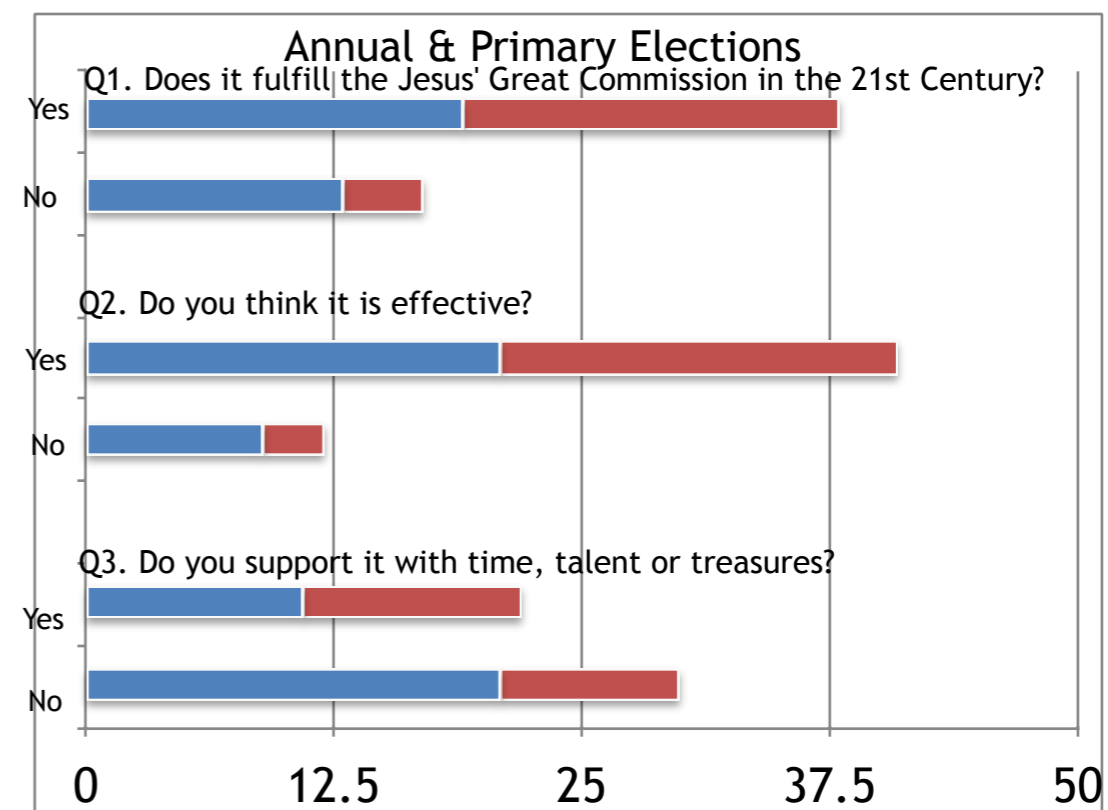

Peace Lutheran Church
Call Committee
Week 3 Survey

5/15/16 Service

Chancel Choir

Peace Band

The Bells of Peace