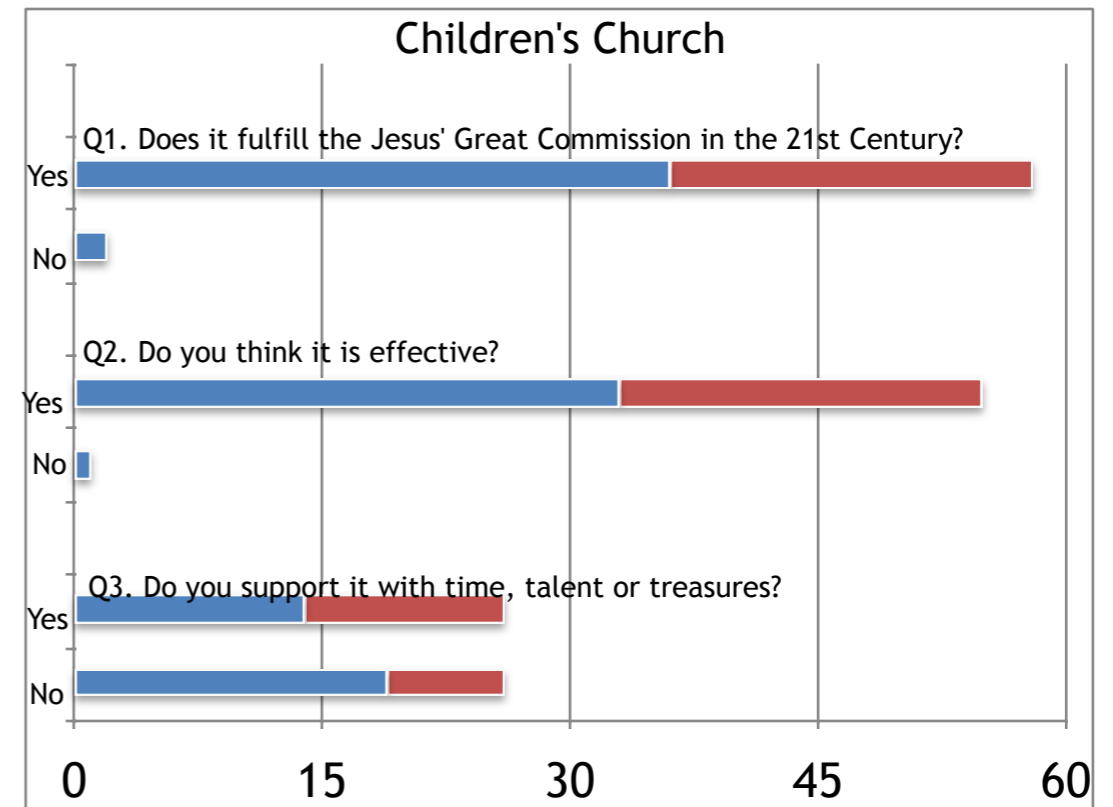

Peace Lutheran Church
Call Committee
Week 3 Survey

5/15/16 Service

Chancel Choir

Peace Band

The Bells of Peace