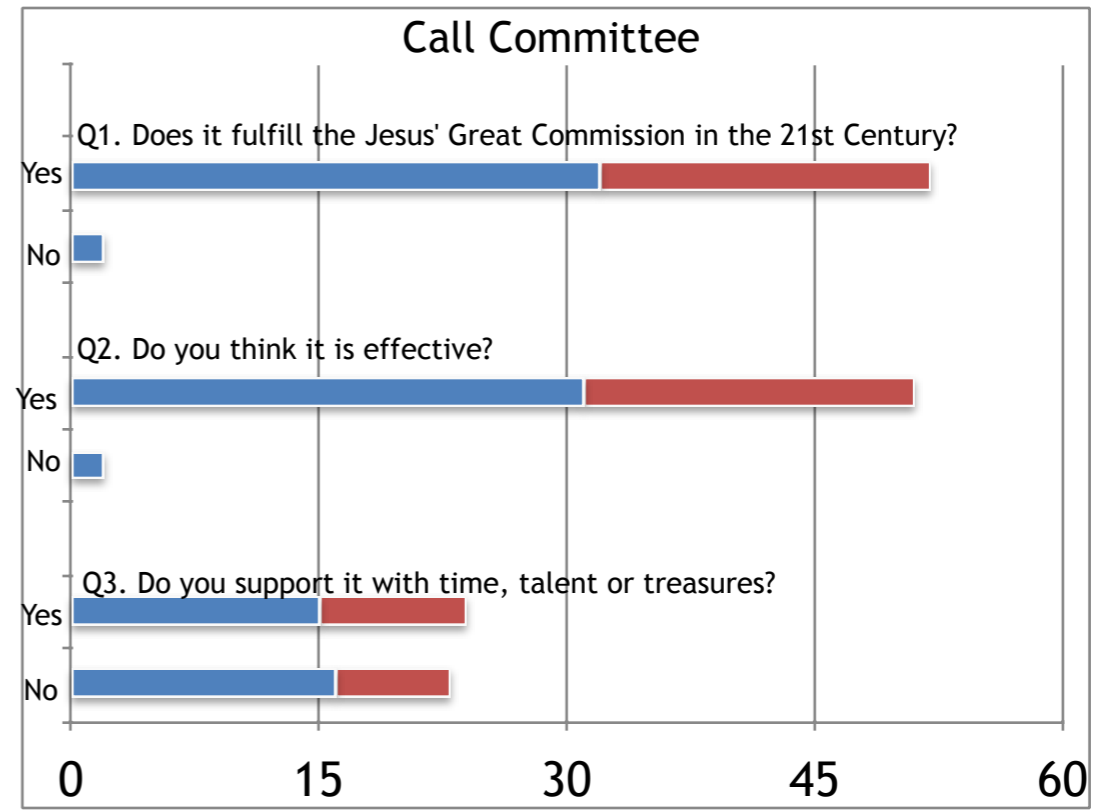

Peace Lutheran Church
Call Committee
Week 3 Survey

5/15/16 Service

Chancel Choir

Peace Band

The Bells of Peace