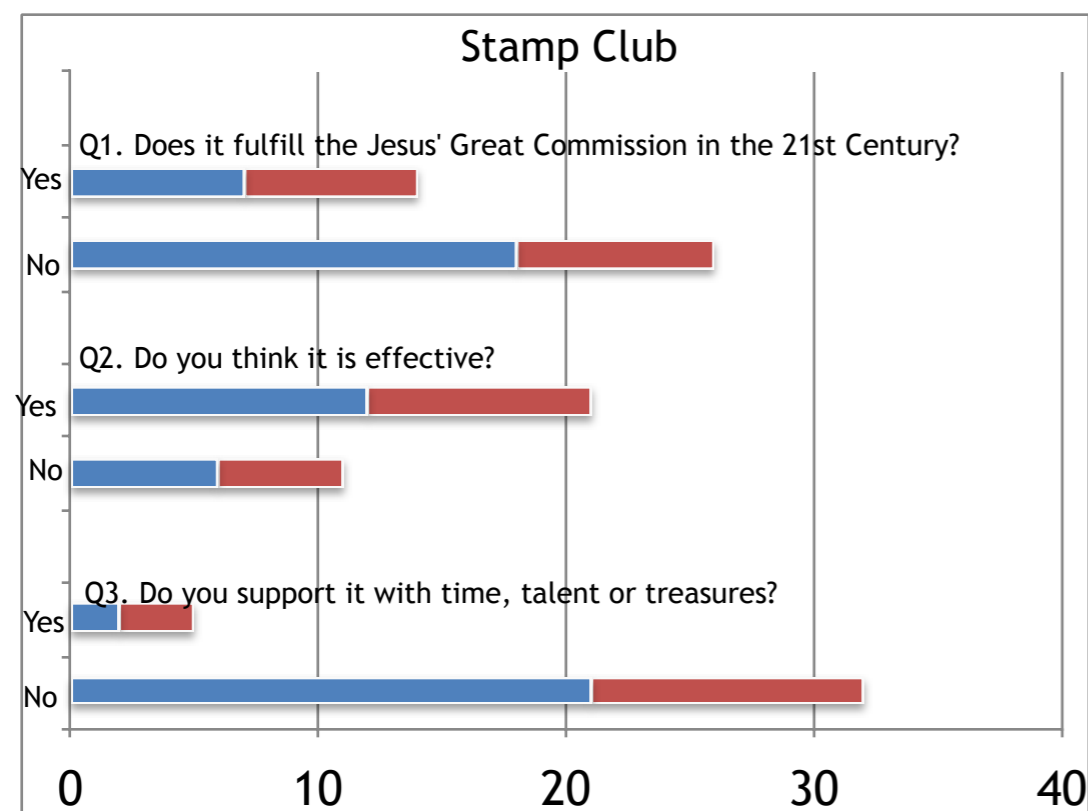

Peace Lutheran Church
Call Committee
Week 3 Survey

5/15/16 Service

Chancel Choir

Peace Band

The Bells of Peace