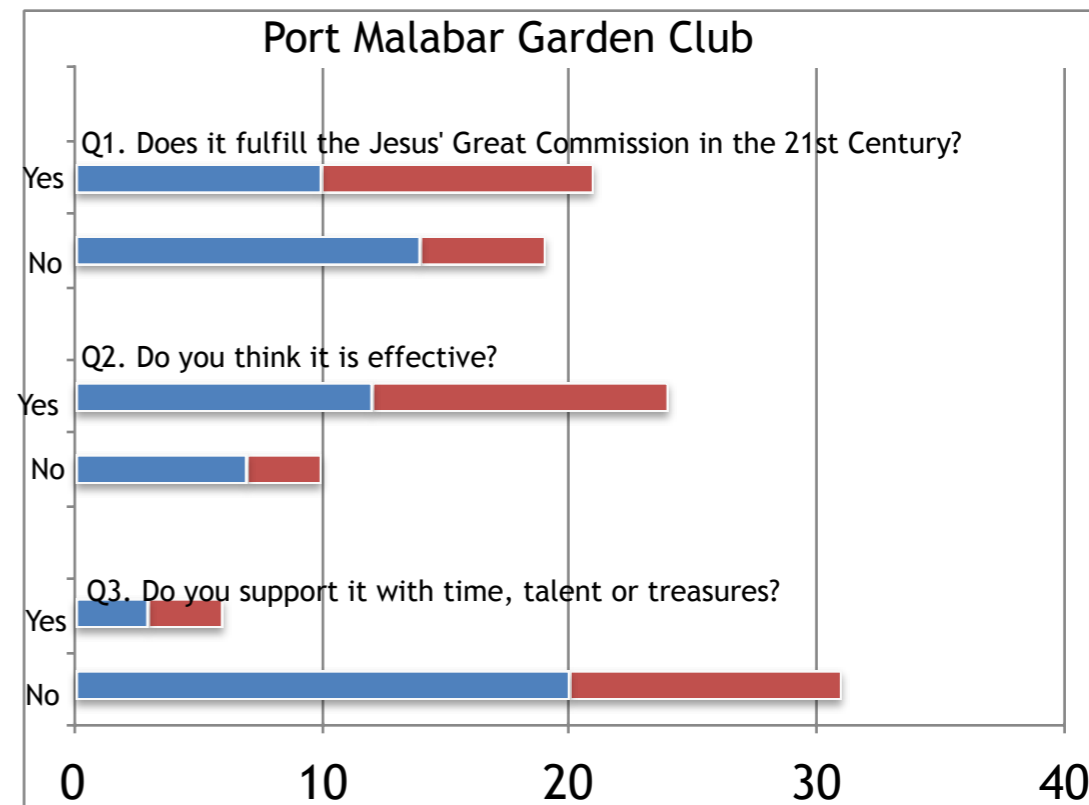

Peace Lutheran Church
Call Committee
Week 3 Survey

5/15/16 Service

Chancel Choir

Peace Band

The Bells of Peace