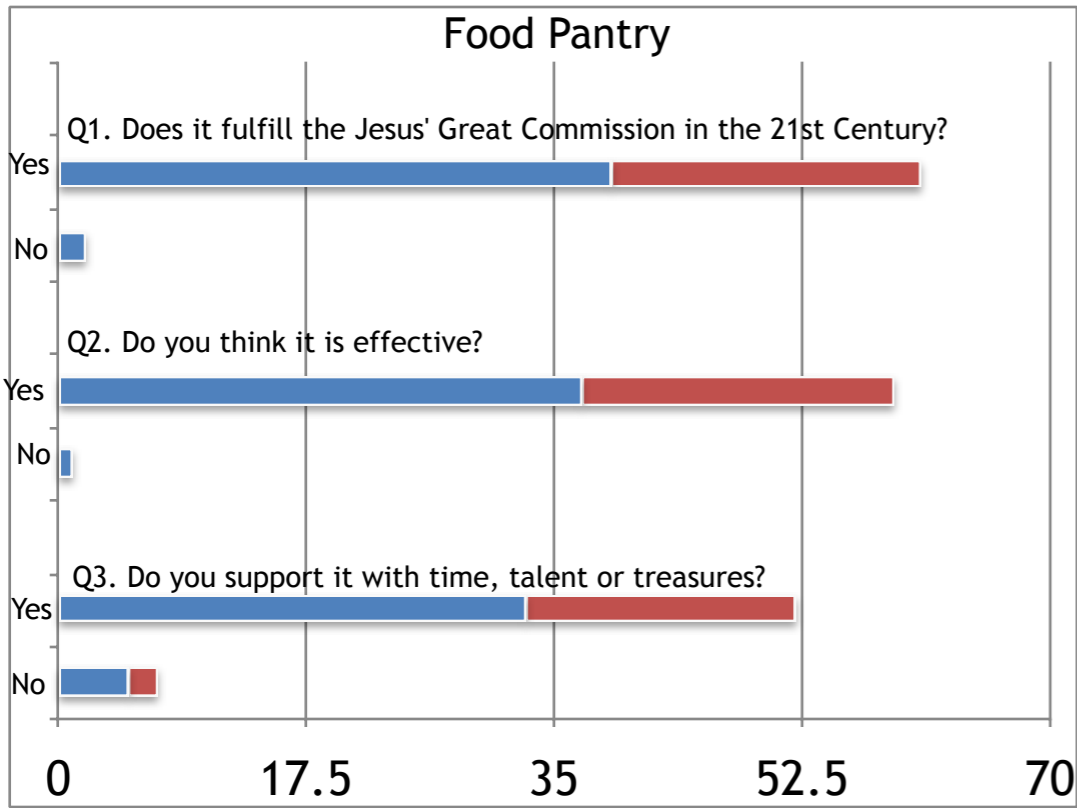

Peace Lutheran Church
Call Committee
Week 3 Survey

5/15/16 Service

Chancel Choir

Peace Band

The Bells of Peace