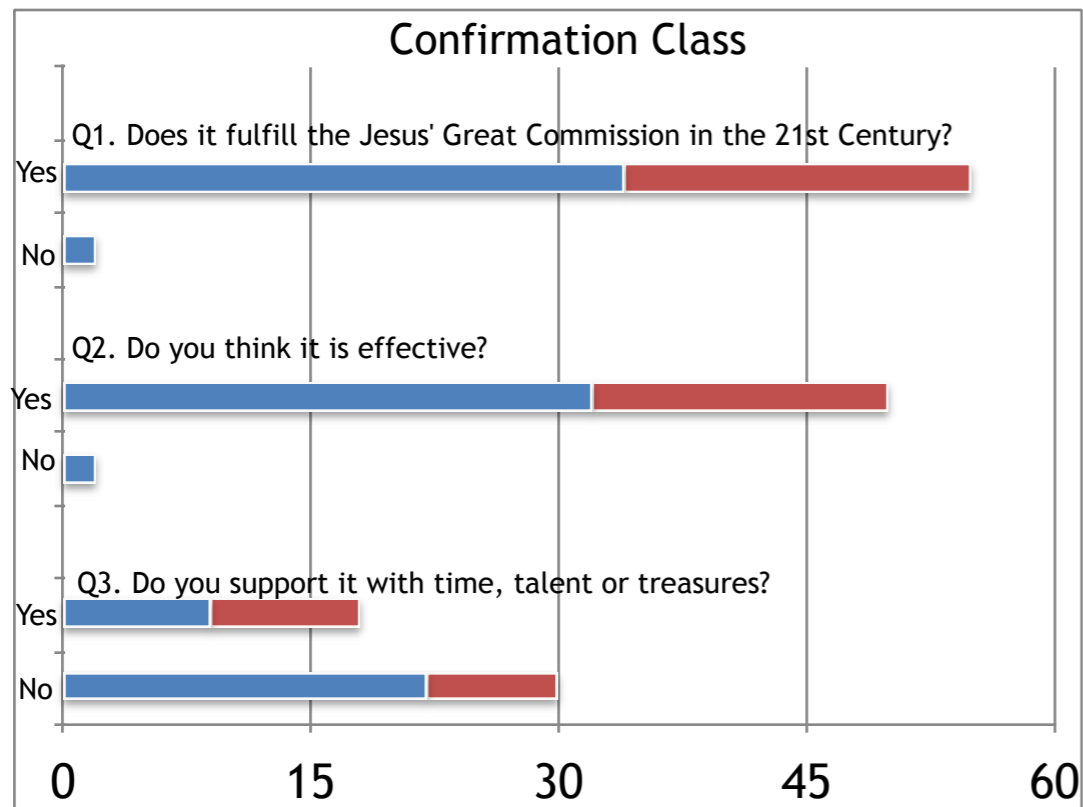

Peace Lutheran Church
Call Committee
Week 3 Survey

5/15/16 Service

Chancel Choir

Peace Band

The Bells of Peace