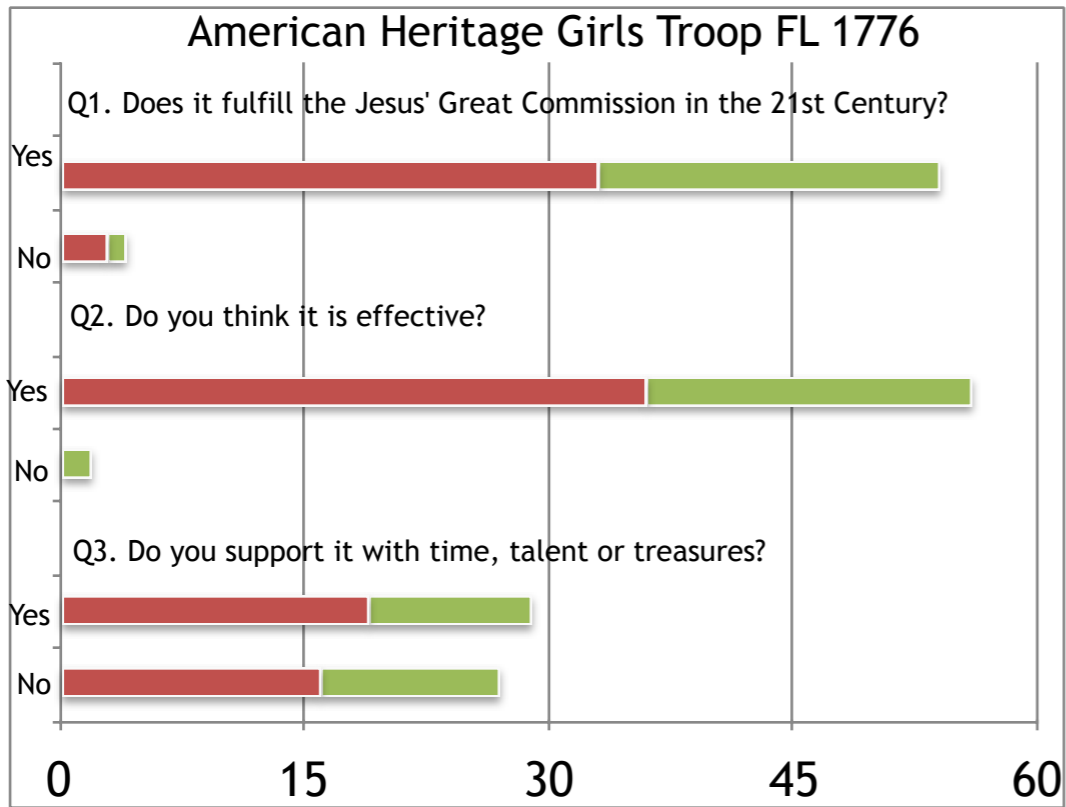

Peace Lutheran Church
Call Committee
Week 3 Survey

5/15/16 Service

Chancel Choir

Peace Band

The Bells of Peace