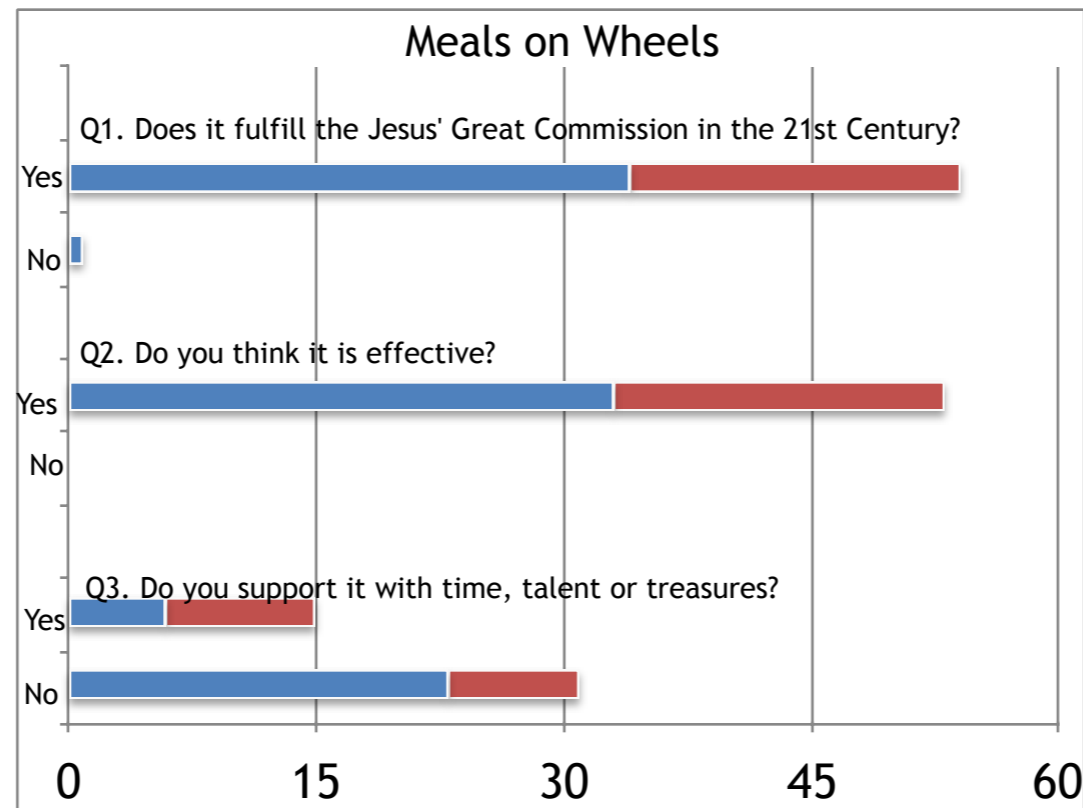

Peace Lutheran Church
Call Committee
Week 3 Survey

5/15/16 Service

Chancel Choir

Peace Band

The Bells of Peace