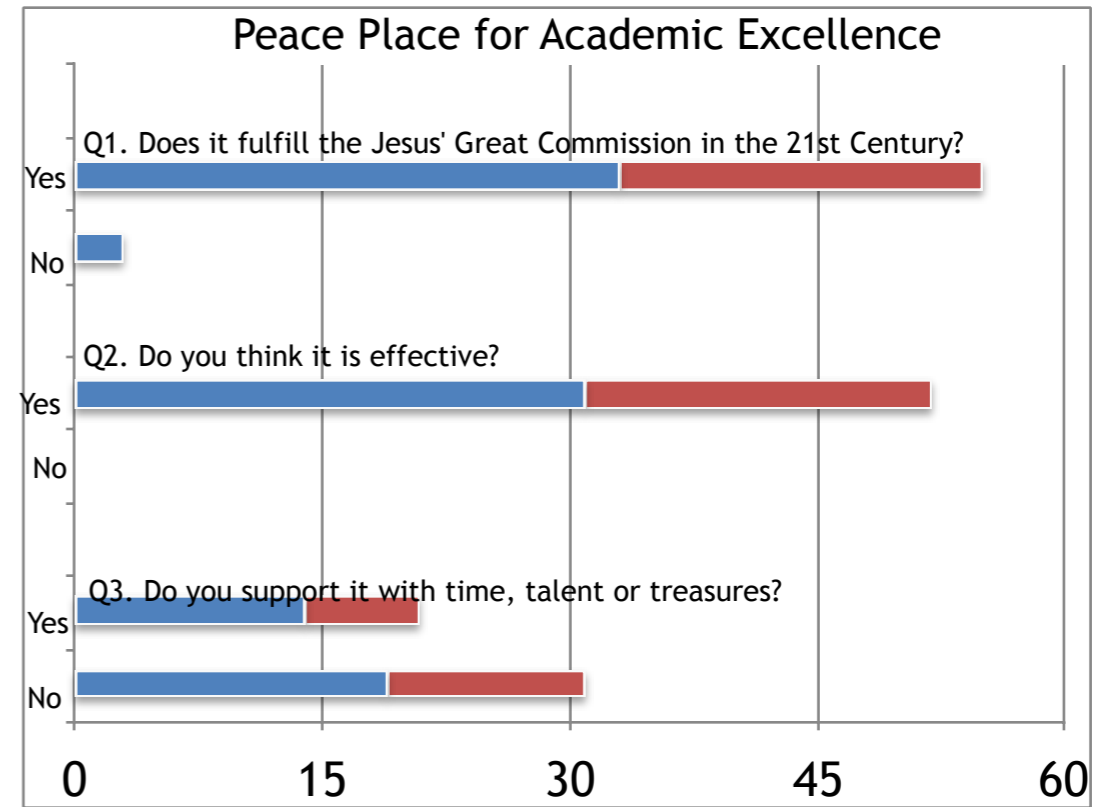

Peace Lutheran Church
Call Committee
Week 3 Survey

5/15/16 Service

Chancel Choir

Peace Band

The Bells of Peace