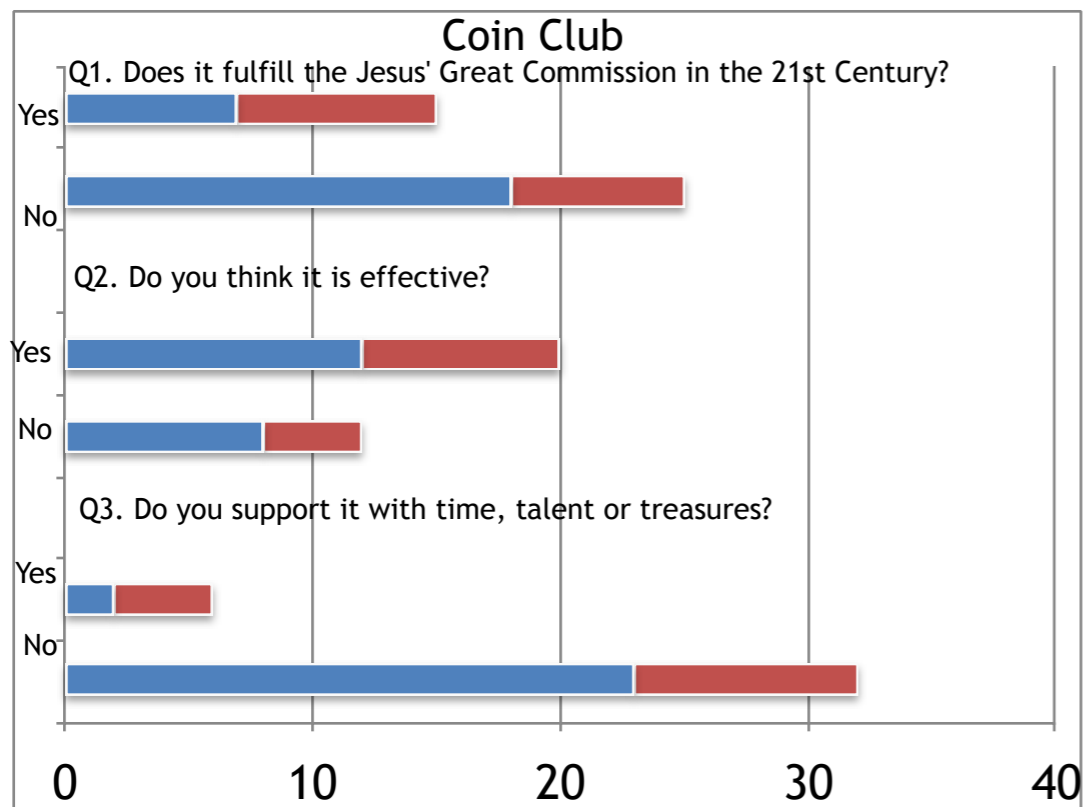

Peace Lutheran Church
Call Committee
Week 3 Survey

5/15/16 Service

Chancel Choir

Peace Band

The Bells of Peace