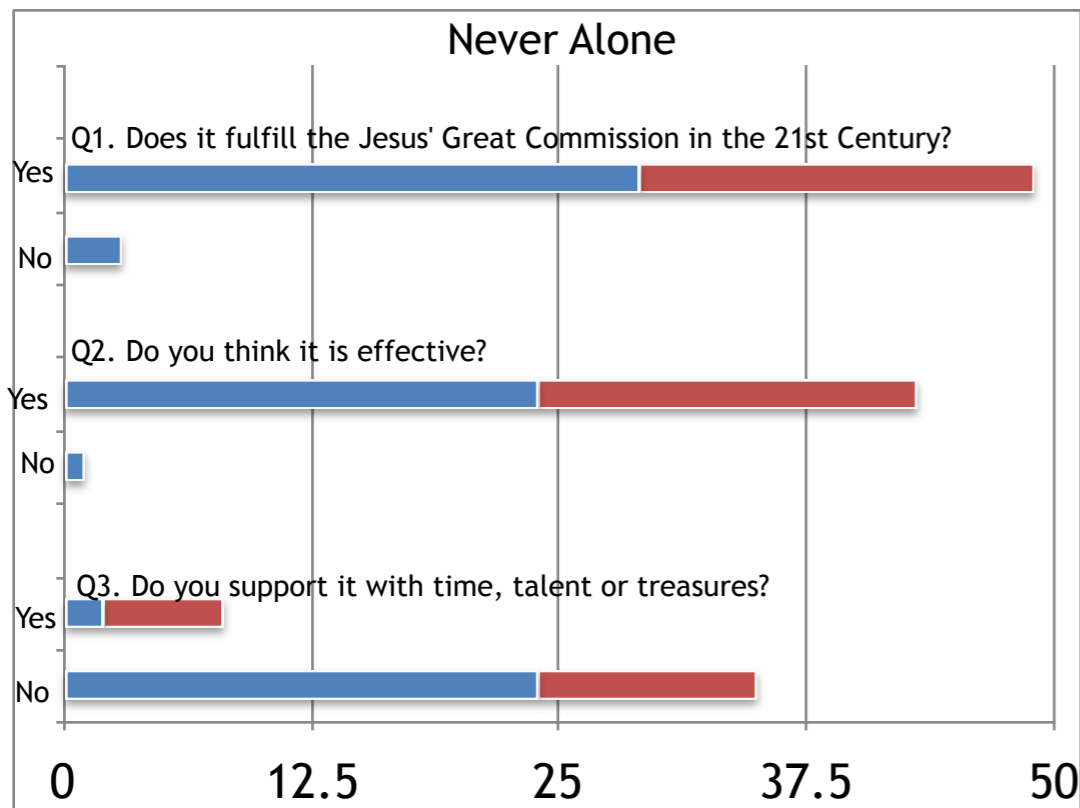

Peace Lutheran Church
Call Committee
Week 3 Survey

5/15/16 Service

Chancel Choir

Peace Band

The Bells of Peace