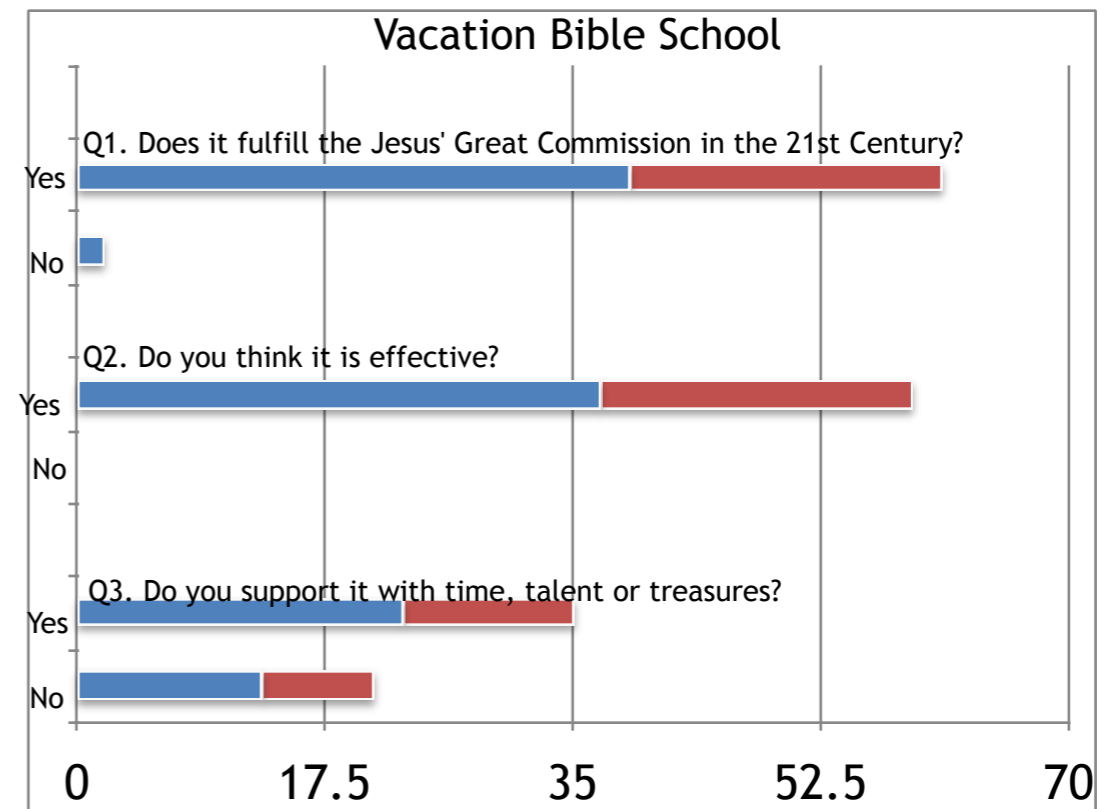

Peace Lutheran Church
Call Committee
Week 3 Survey

5/15/16 Service

Chancel Choir

Peace Band

The Bells of Peace