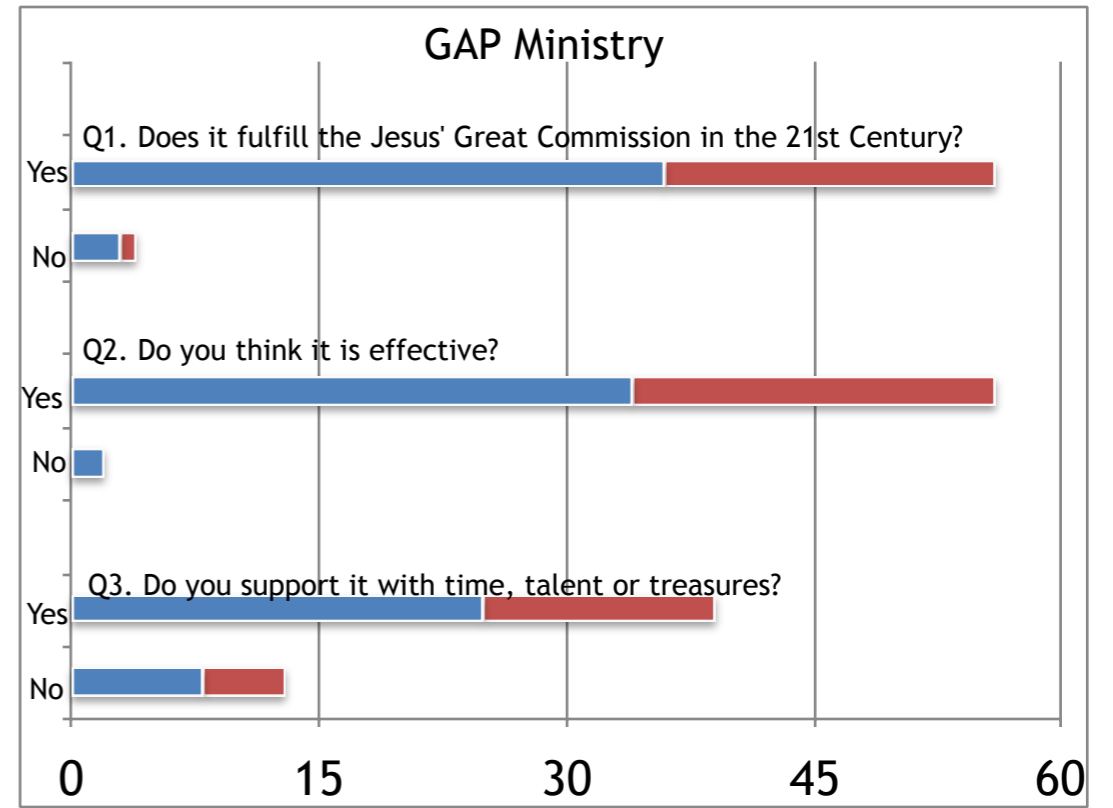

Peace Lutheran Church
Call Committee
Week 3 Survey

5/15/16 Service

Chancel Choir

Peace Band

The Bells of Peace