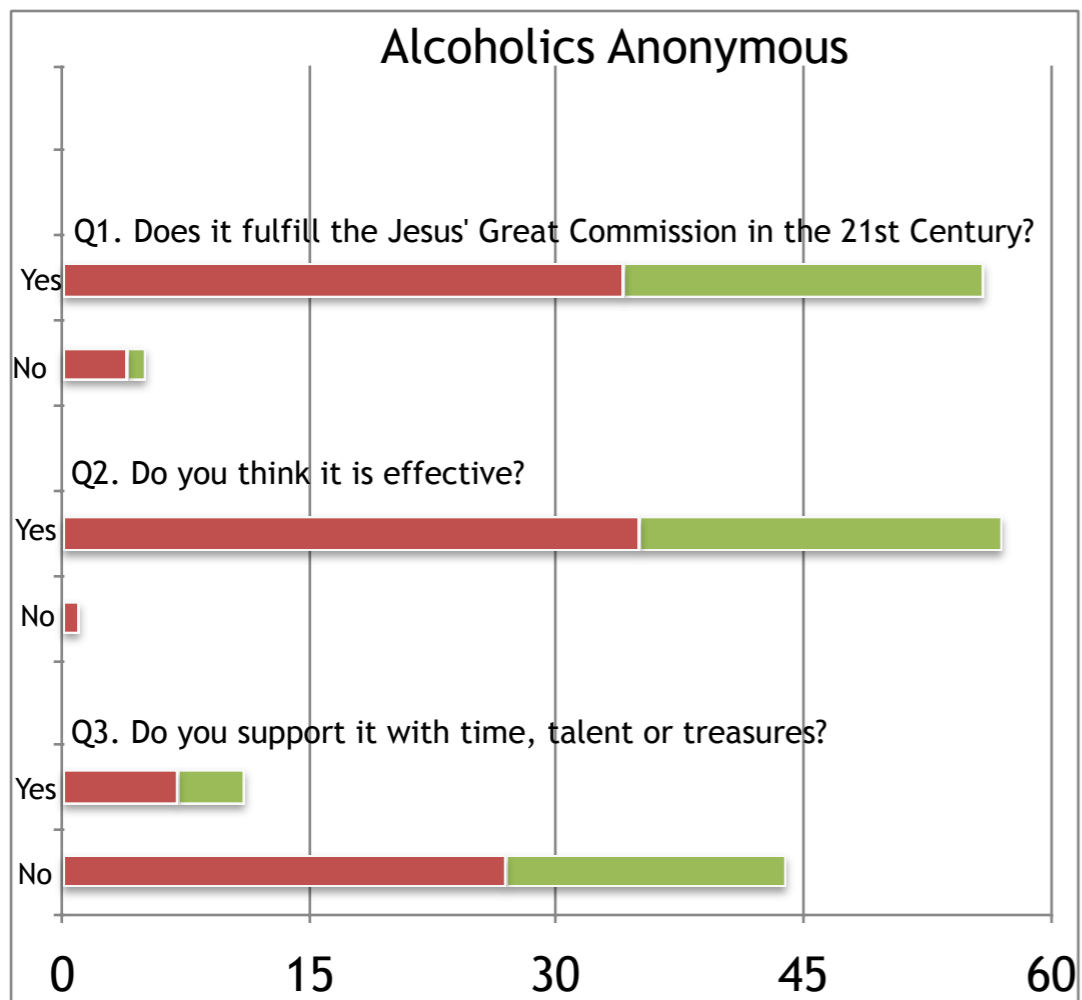

Peace Lutheran Church
Call Committee
Week 3 Survey

5/15/16 Service

Chancel Choir

Peace Band

The Bells of Peace