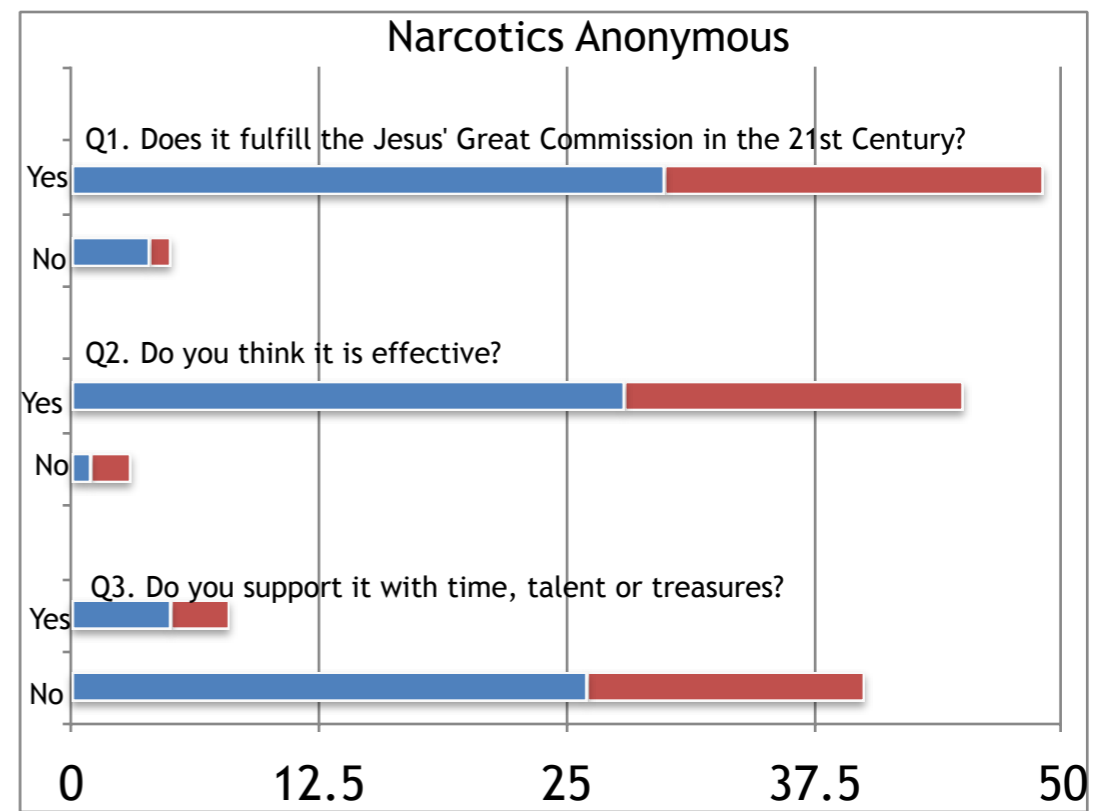

Peace Lutheran Church
Call Committee
Week 3 Survey

5/15/16 Service

Chancel Choir

Peace Band

The Bells of Peace