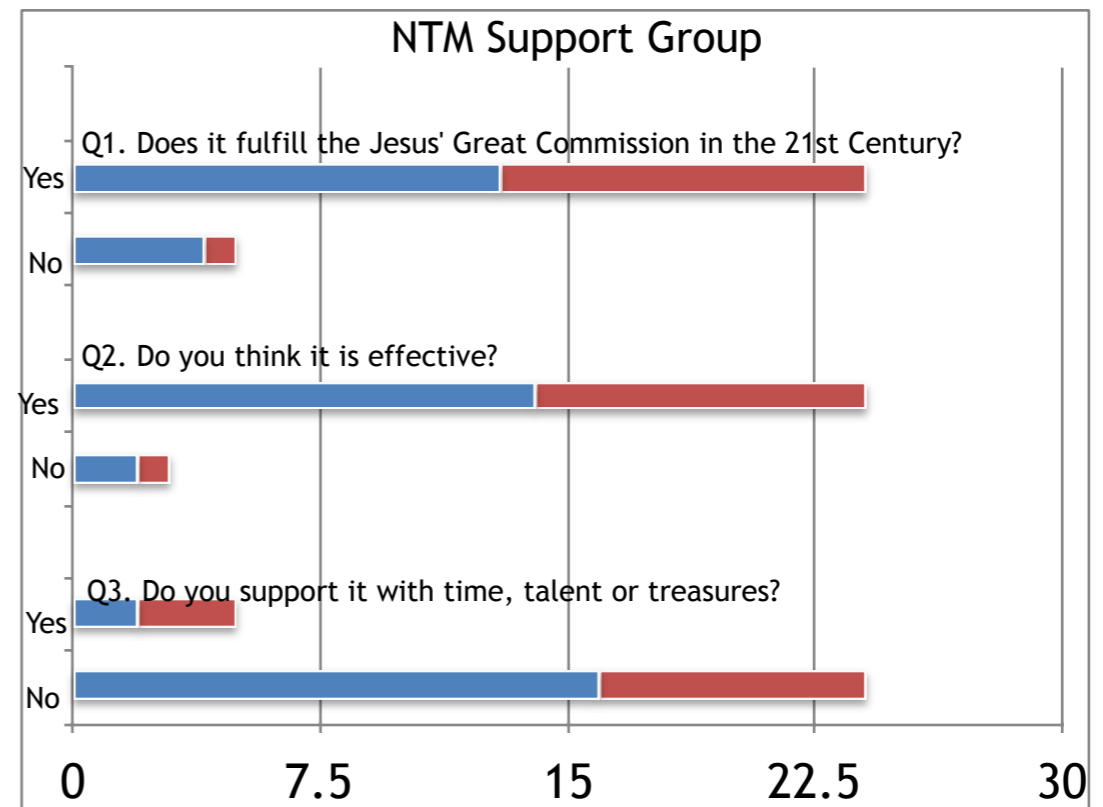

Peace Lutheran Church
Call Committee
Week 3 Survey

5/15/16 Service

Chancel Choir

Peace Band

The Bells of Peace