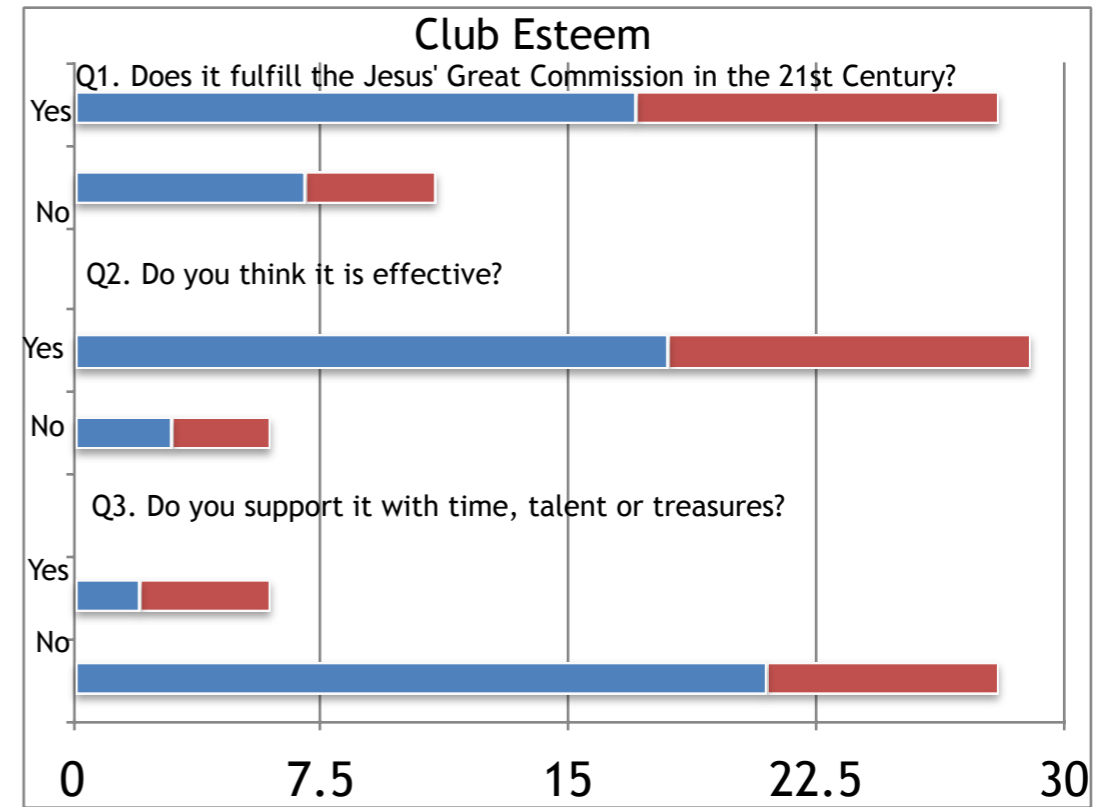

Peace Lutheran Church
Call Committee
Week 3 Survey

5/15/16 Service

Chancel Choir

Peace Band

The Bells of Peace