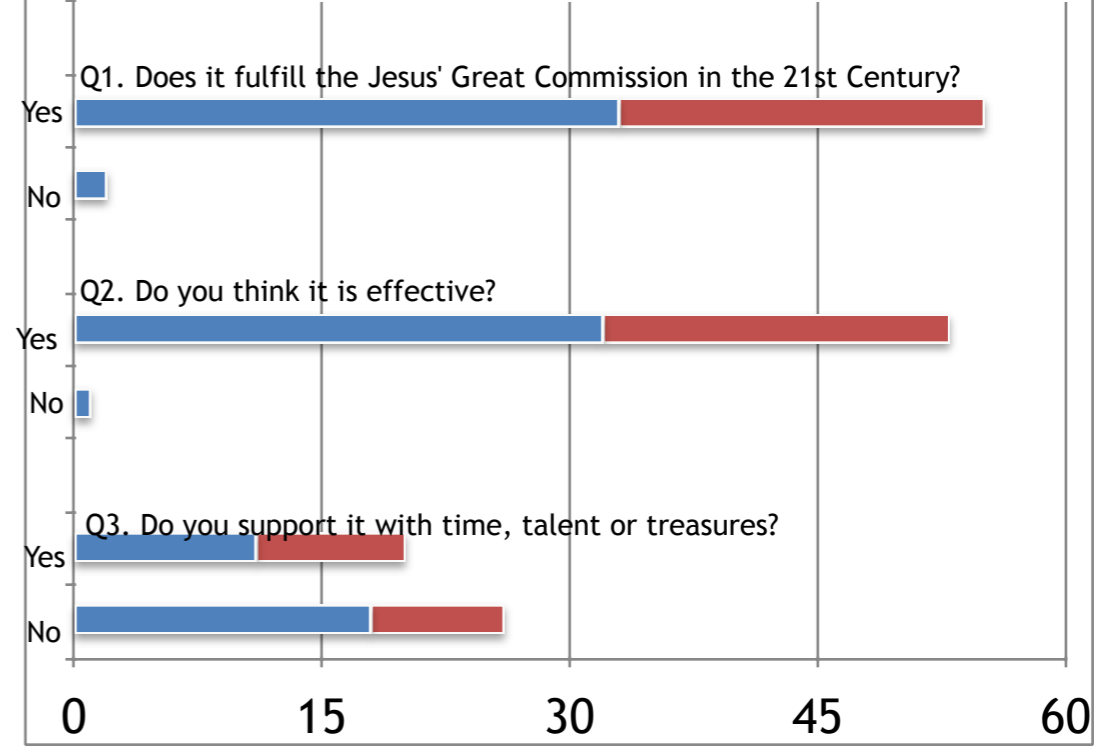

Peace Lutheran Church
Call Committee
Week 3 Survey

5/15/16 Service

Chancel Choir

Peace Band

The Bells of Peace