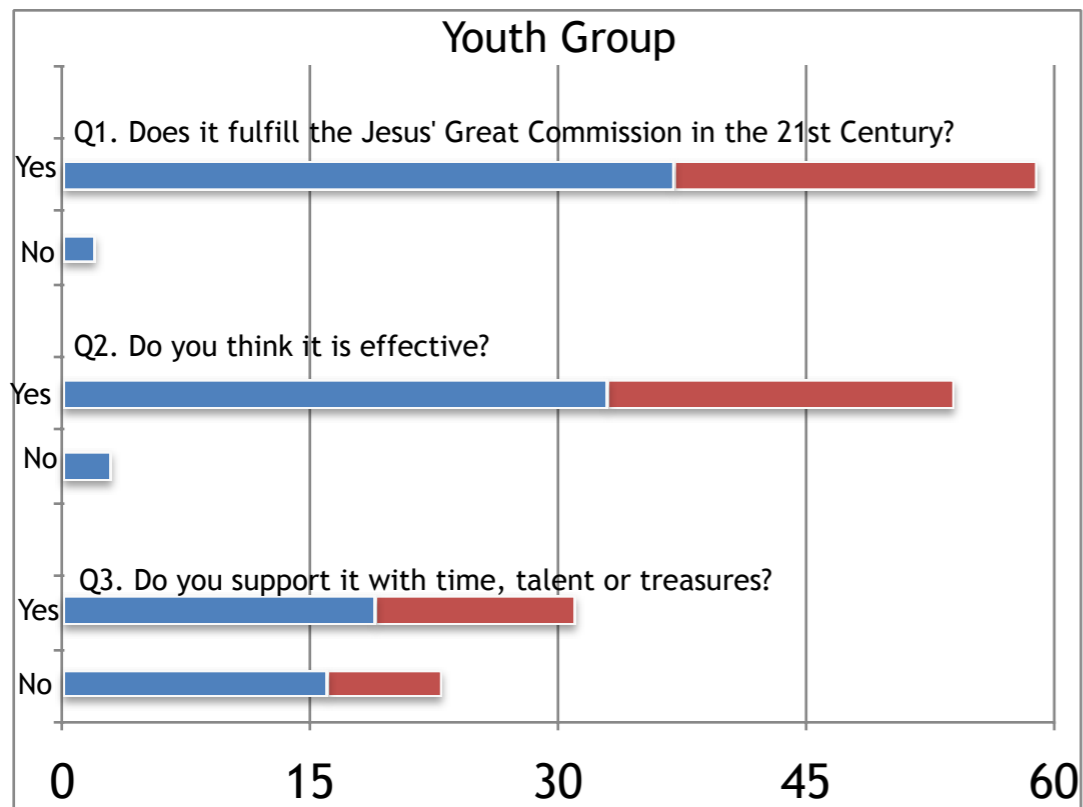

Peace Lutheran Church
Call Committee
Week 3 Survey

5/15/16 Service

Chancel Choir

Peace Band

The Bells of Peace