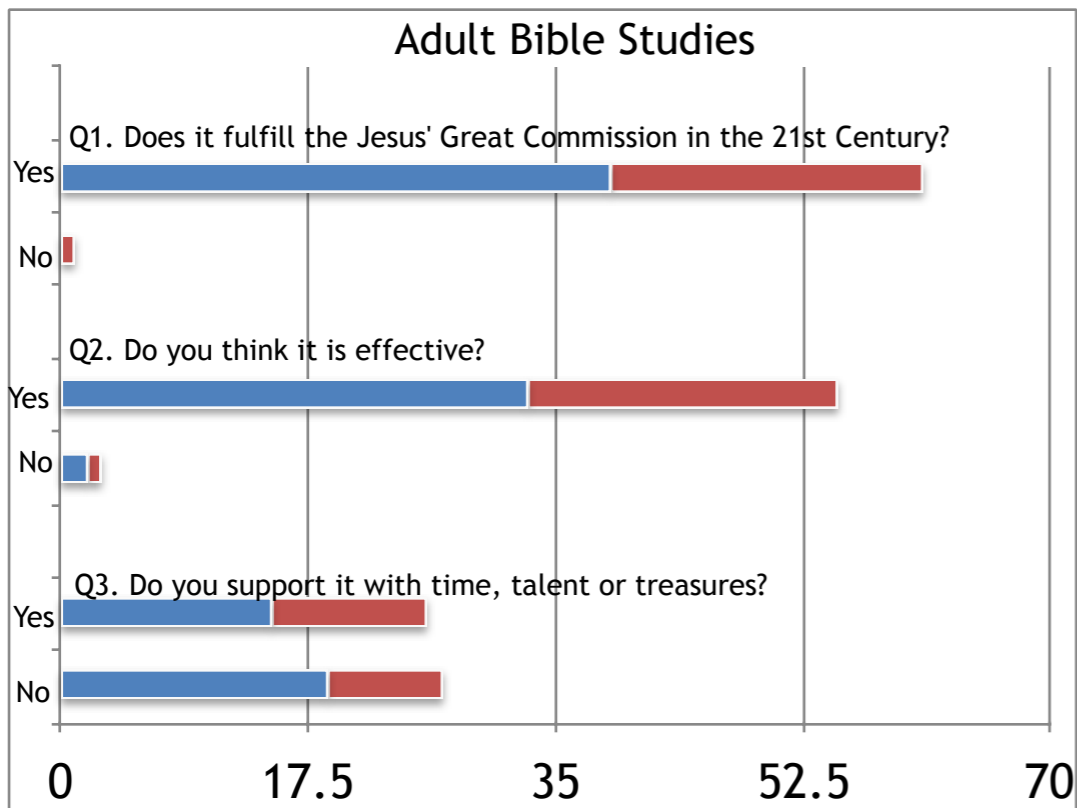

Peace Lutheran Church
Call Committee
Week 3 Survey

5/15/16 Service

Chancel Choir

Peace Band

The Bells of Peace