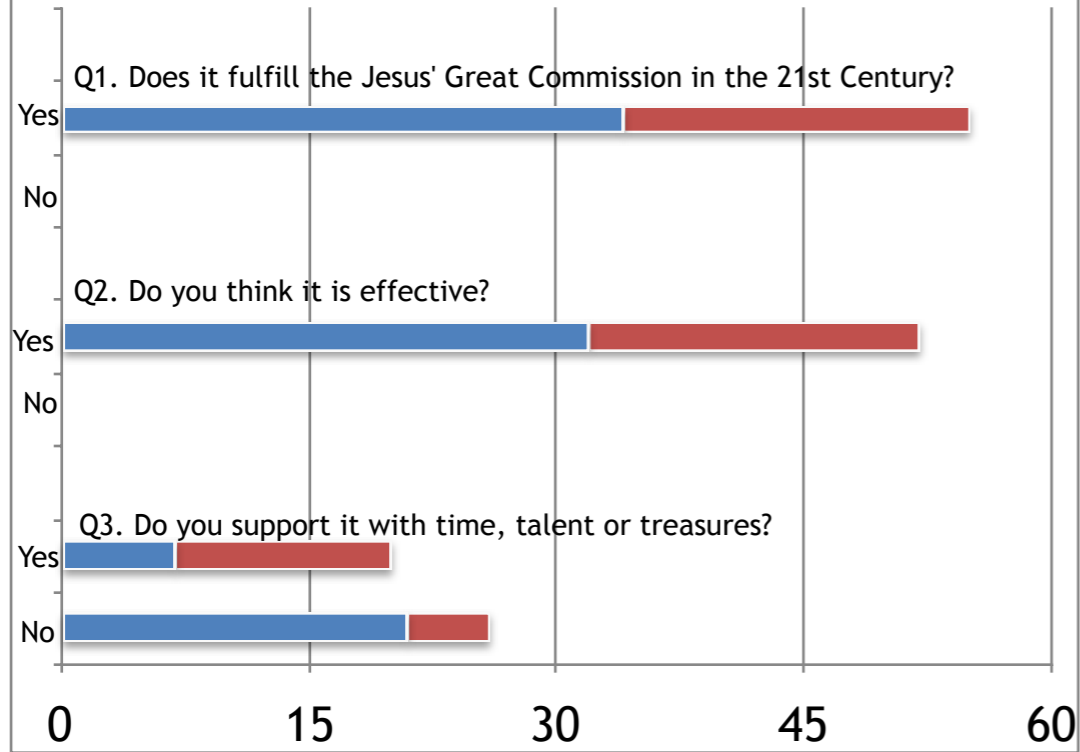

Peace Lutheran Church
Call Committee
Week 3 Survey

5/15/16 Service

Chancel Choir

Peace Band

The Bells of Peace