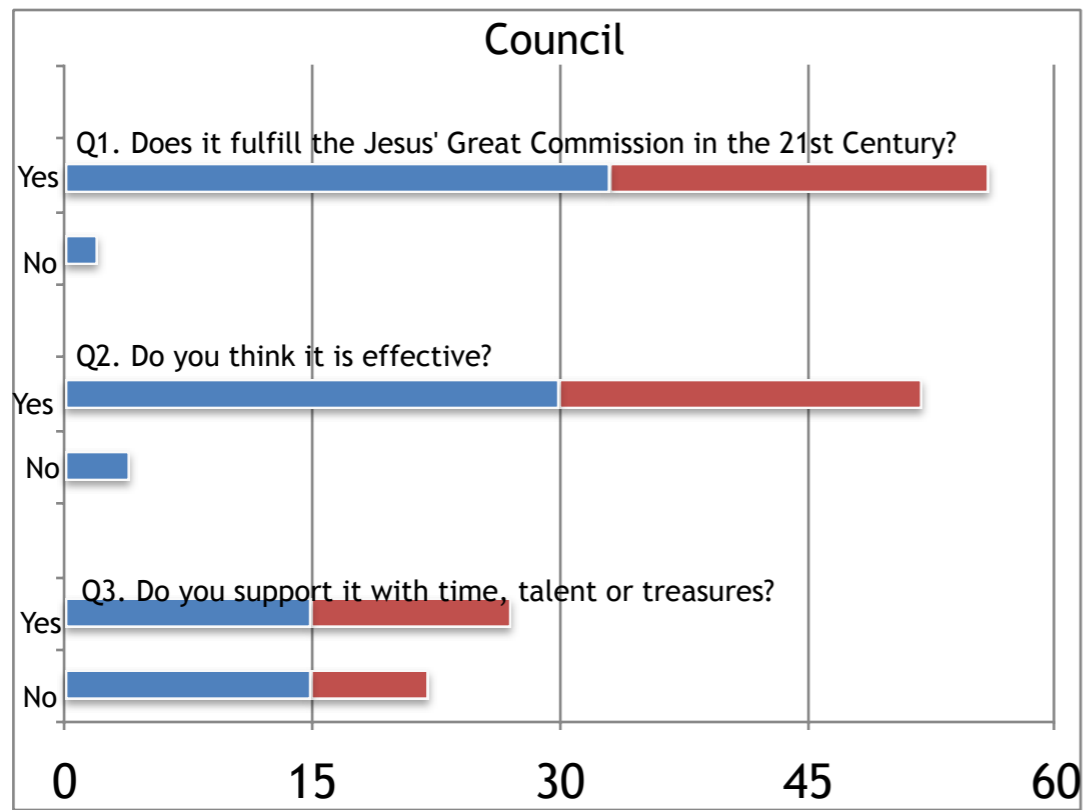

Peace Lutheran Church
Call Committee
Week 3 Survey

5/15/16 Service

Chancel Choir

Peace Band

The Bells of Peace