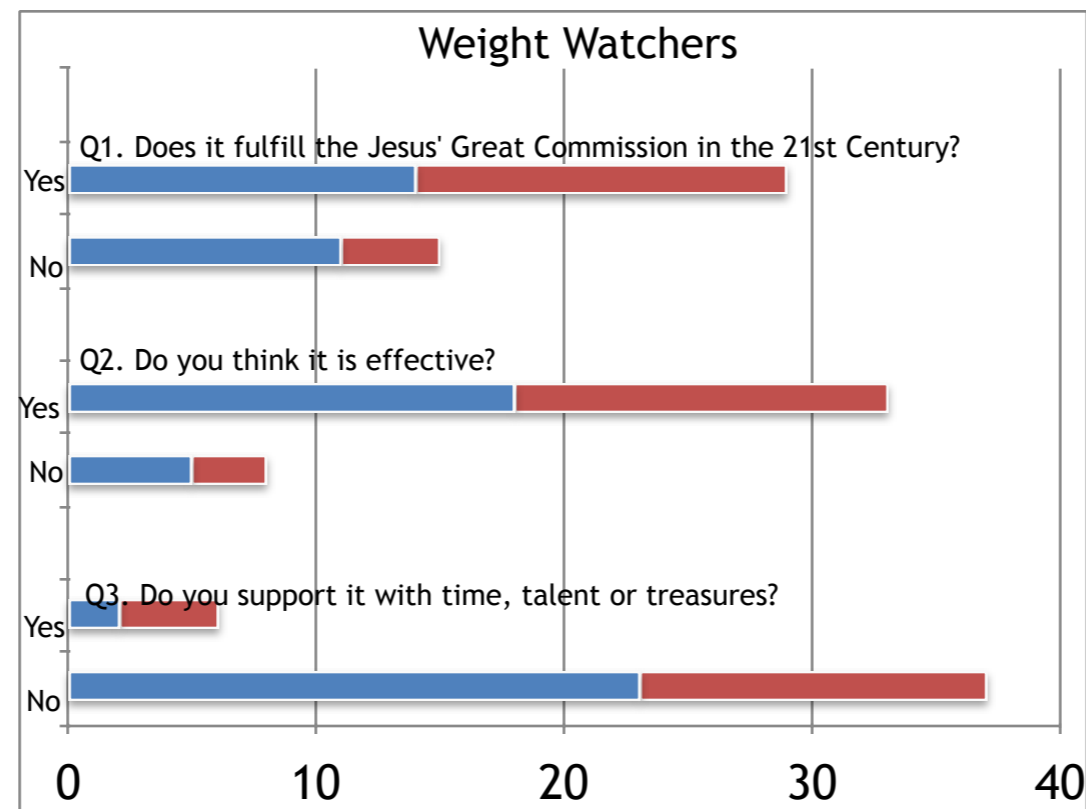

Peace Lutheran Church
Call Committee
Week 3 Survey

5/15/16 Service

Chancel Choir

Peace Band

The Bells of Peace