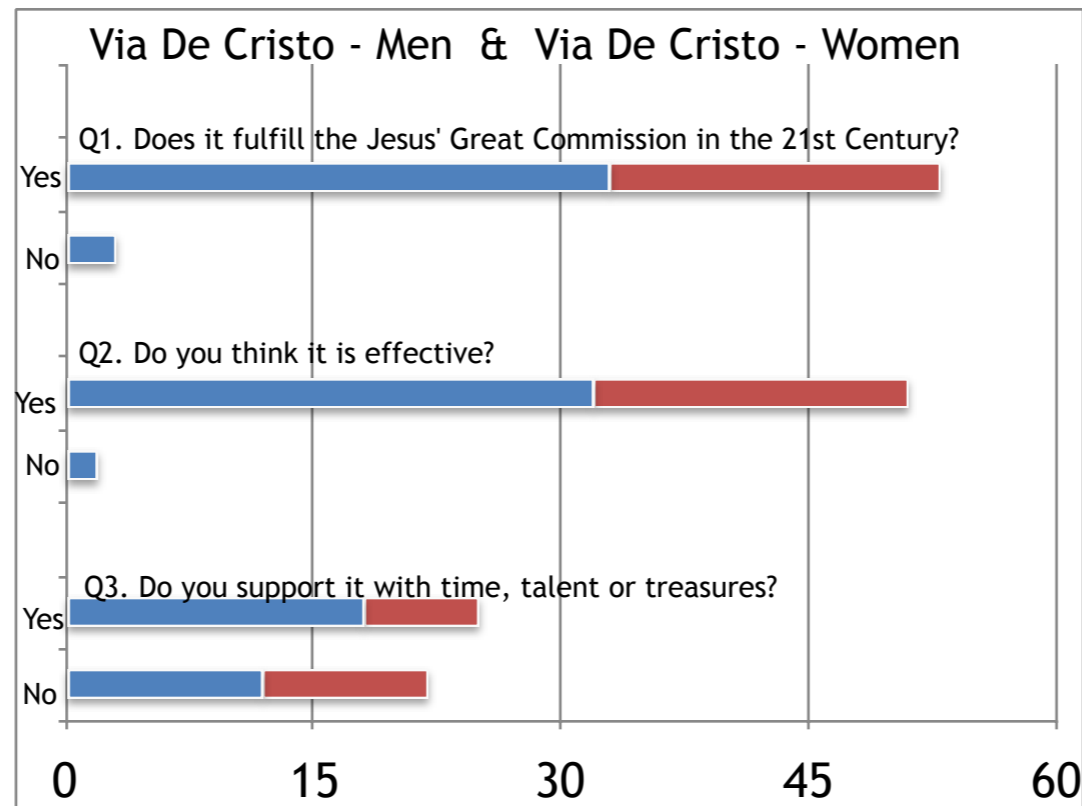

Peace Lutheran Church
Call Committee
Week 3 Survey

5/15/16 Service

Chancel Choir

Peace Band

The Bells of Peace