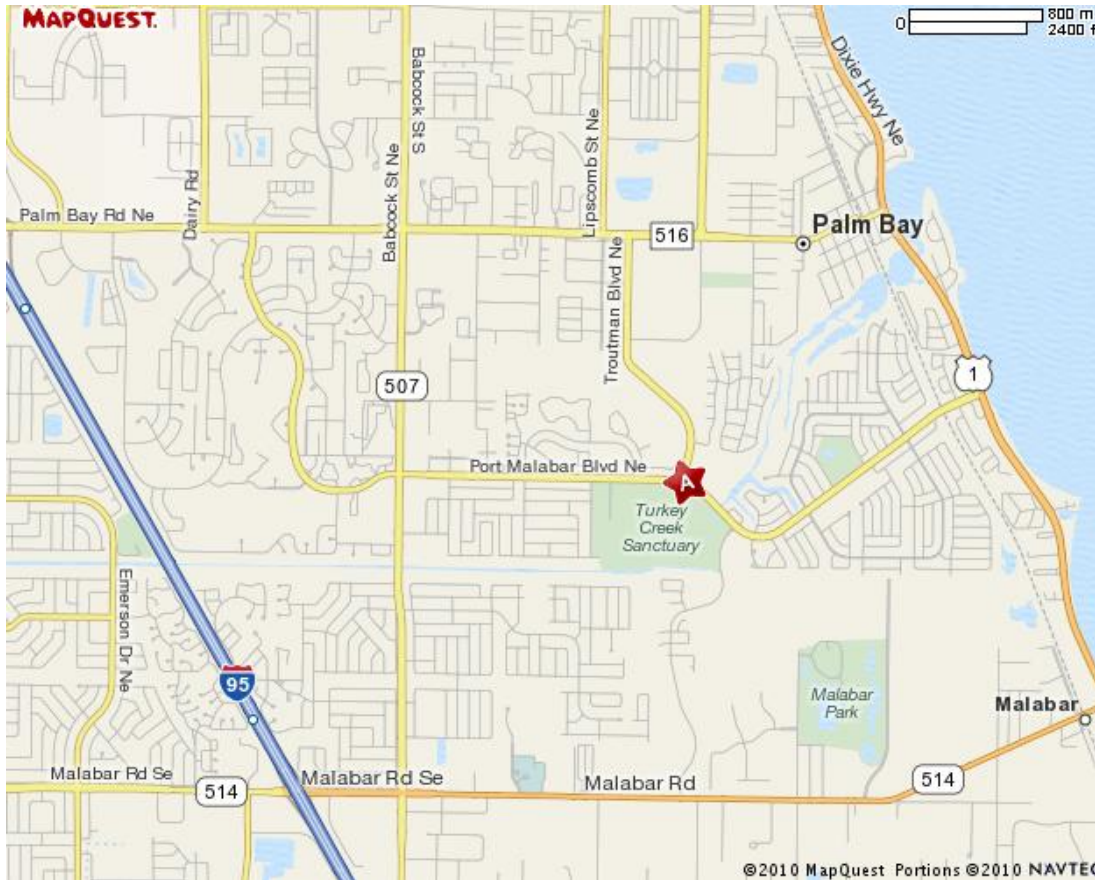

Directions to Peace Lutheran Church 1801 Port Malabar Blvd NE, Palm Bay, FL 32905

From I-95 North or South:

- Take the Palm Bay Rd / CR-516 exit, Exit 176
- Go East on Palm Bay Rd NE / CR-516
- Turn right onto Babcock St NE / FL-507 S
- Turn left onto Port Malabar Blvd NE

From US-1 North or South:

- Take Port Malabar Blvd NE going west